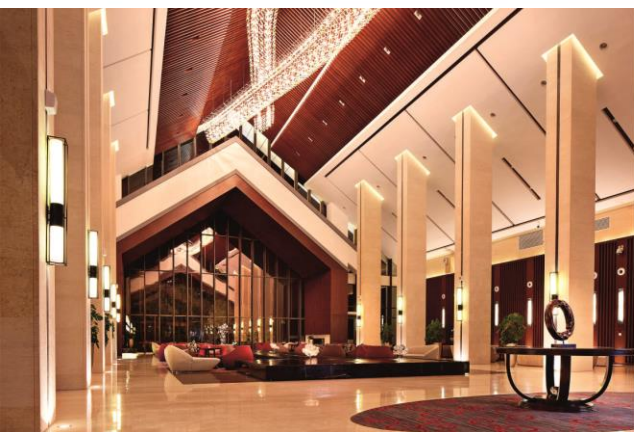

# Beijing Hotel Minsk

---

BEIJING HOTEL  
— Minsk —

# BEIJING HOTEL

Minsk

Beijing Hotel, Minsk is located on the embankment of the River Svisloch, Minsk, the capital city of the Republic of Belarus, ringed on three sides by rivers and surrounded with lush green trees. The architecture of the hotel is a unique traditional Chinese courtyard with white walls and grey tiles, a blend of ancient Huizhou Style and modern hotel architectural elements. Our hotel is also a multifunctional complex with 180 various types of guest rooms. The complex houses three restaurants (Chinese, Western and Russian), a banquet hall which can accommodate 500 people, a multi-function hall, meeting rooms, fitness center, swimming pool, spa, lobby-bar and several other recreational facilities. Our hotel is a five-star business garden hotel which provides accommodation, catering service, conference facilities and other leisure facilities. Whether you are on a business trip or on vacation, you will definitely get very comfortable experience here.