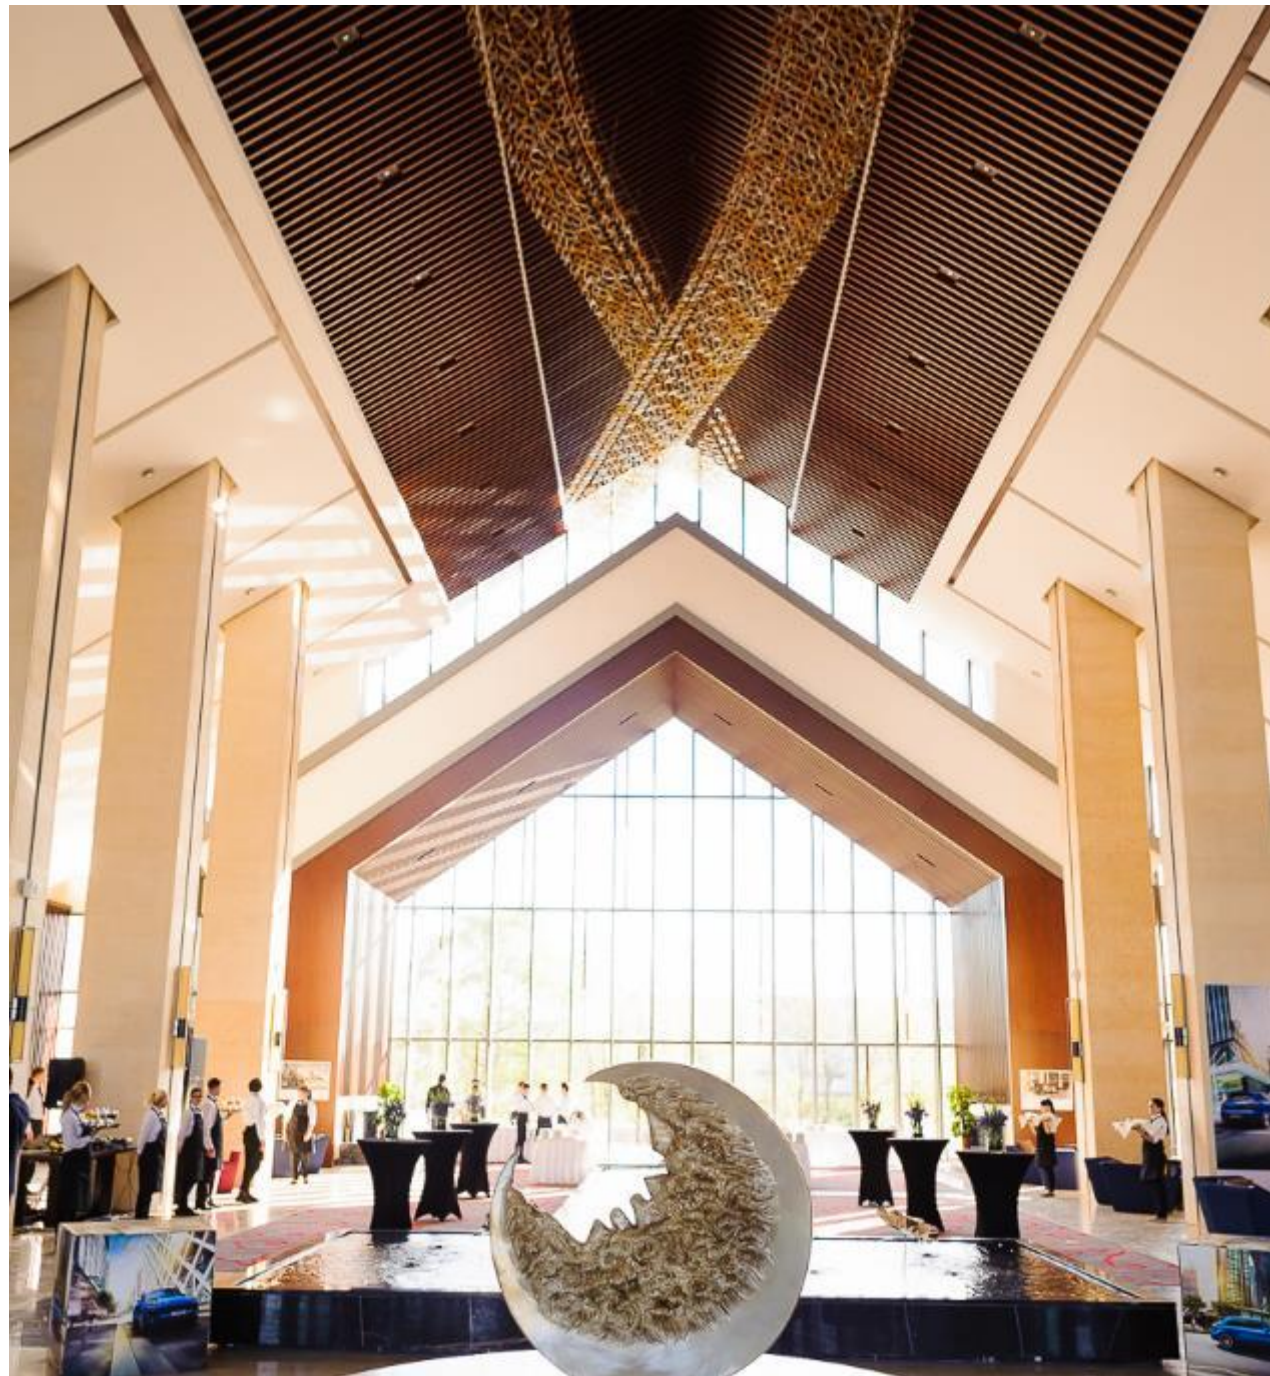

Lobby Lounge

Our spacious Lobby and Lobby Lounge are convenient for face to face business meeting, grand standing reception.

Floor space: 780 square meters

Capacity: 300 attendees

Banquet Set-up

	Size m2	Banquet Set-up				
		Classroom	Theater	Conference	Banquet	Fourchette
Russian restaurant Style	220	100	150	35	70	150
Chinese restaurant Seasons	441.3	-	-	-	90	200
Café Oasis	441.3	-	-	-	120	200
Lobby	780.2	-	-	-	-	300