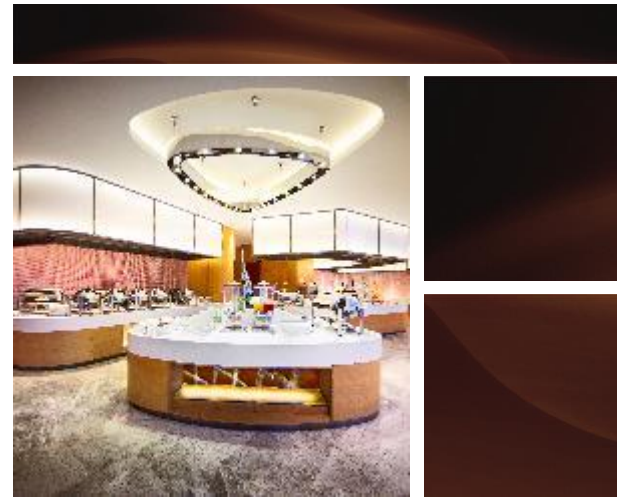

Café Oasis

The café Oasis, which is located on the first floor of our hotel, can sit 150 guests and offer an all-day dining with Eurasian specialty food. It also offers homemade bread and cakes. The café provides 24-hour room dining service.